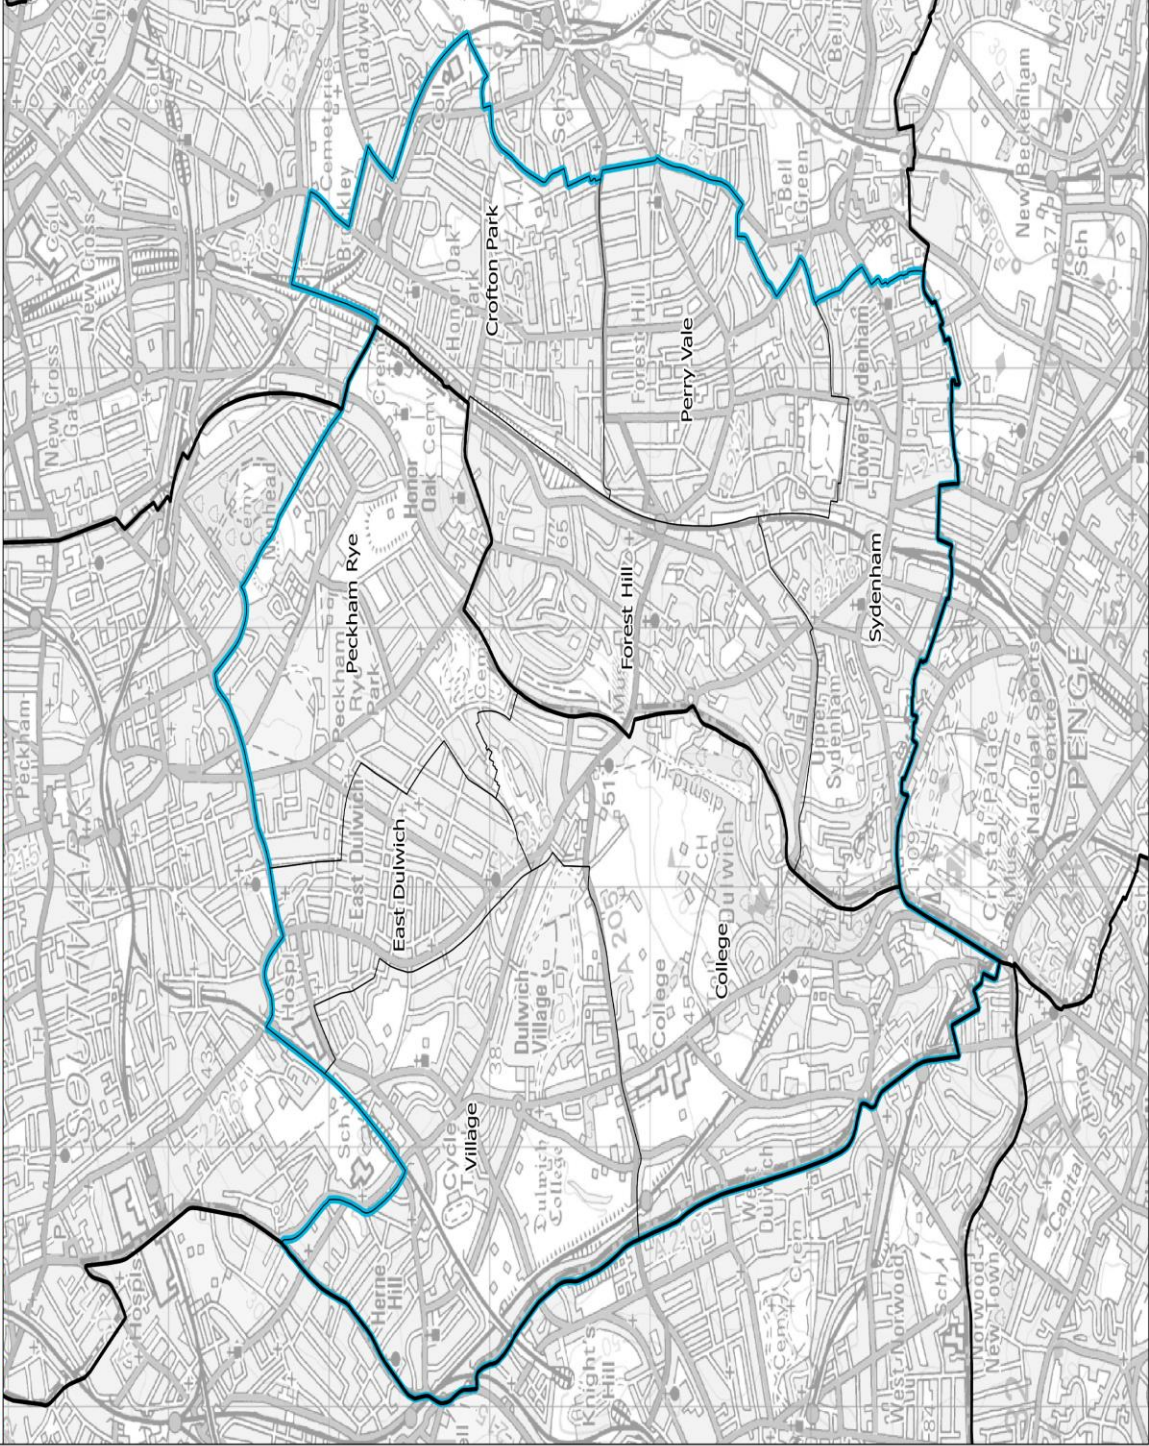

Boundary Commission for England - London Region
Revised Proposal

Dulwich and Sydenham Borough Constituency - Electorate 73,744

— Constituency — Local authorities - - - Wards

Dulwich and Sydenham BC