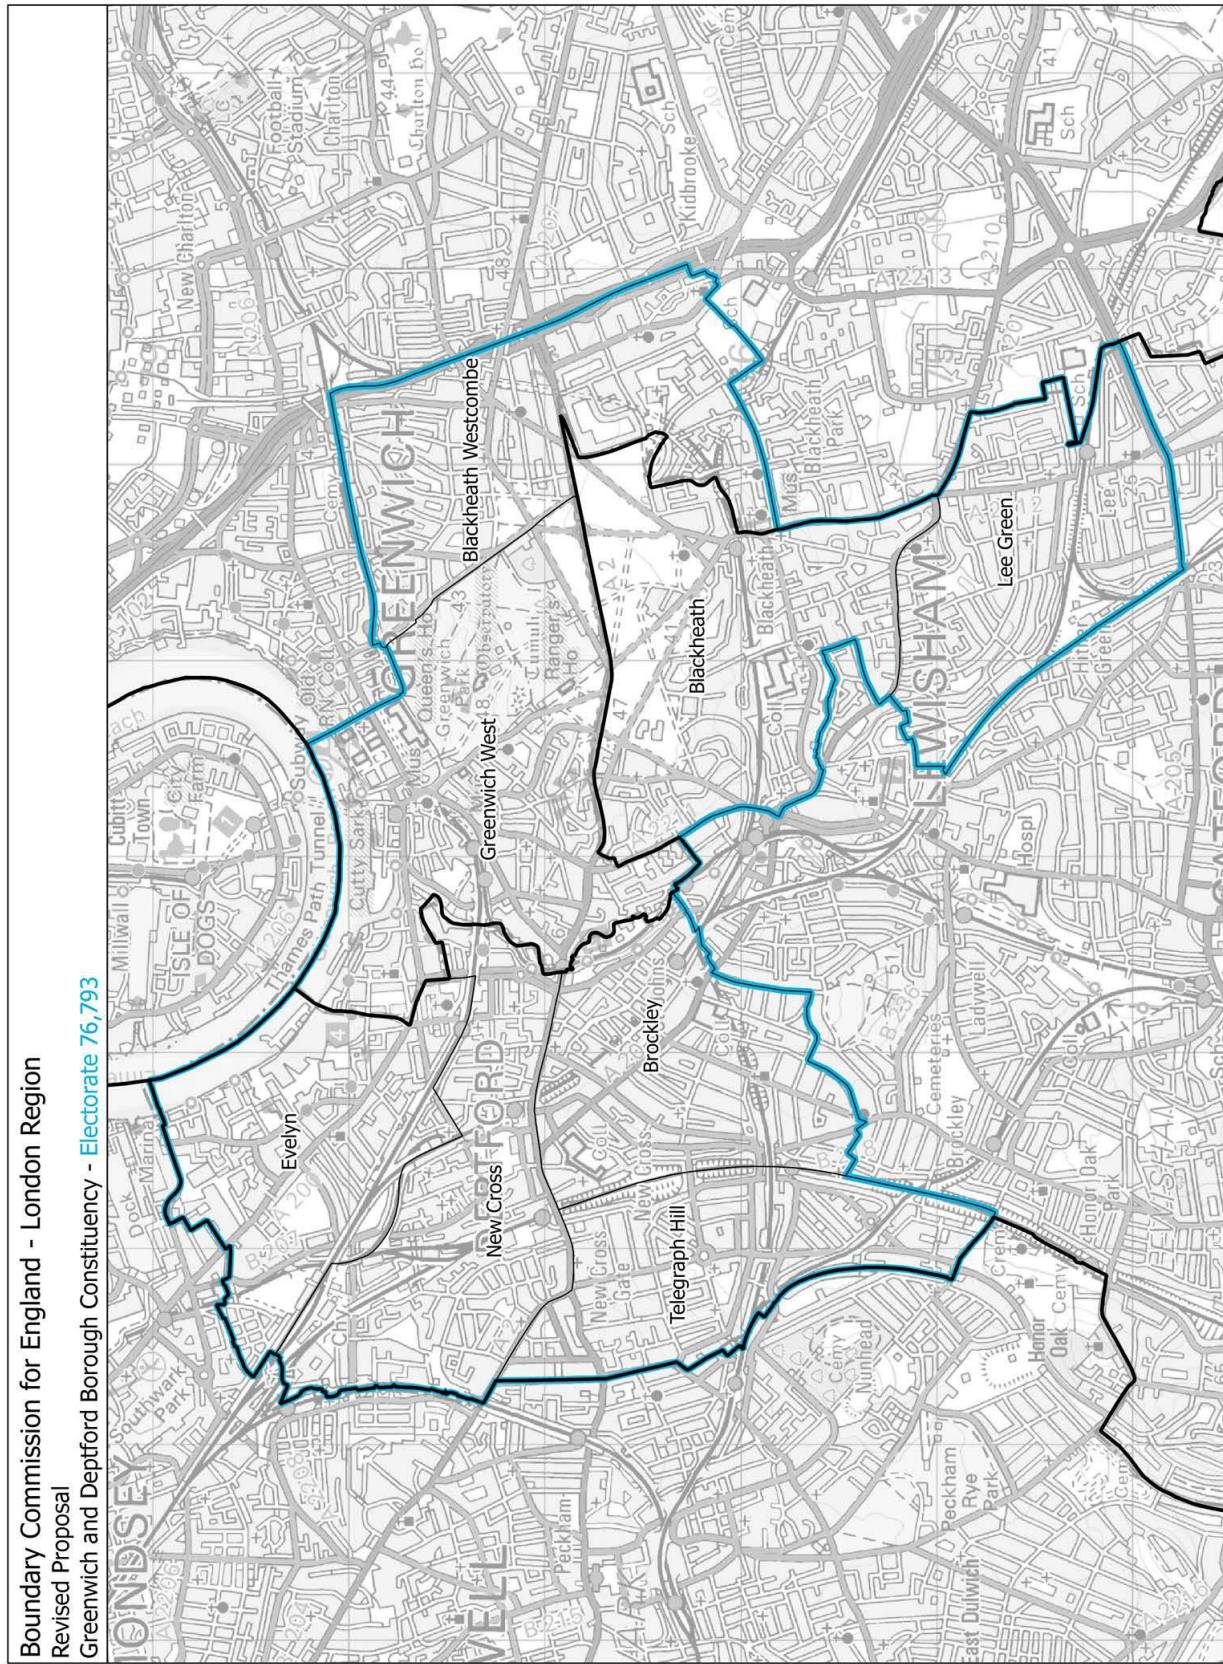

Boundary Commission for England - London Region
Revised Proposal
Greenwich and Deptford Borough Constituency - Electorate 76,793

— Constituency
— Local authorities
— Wards