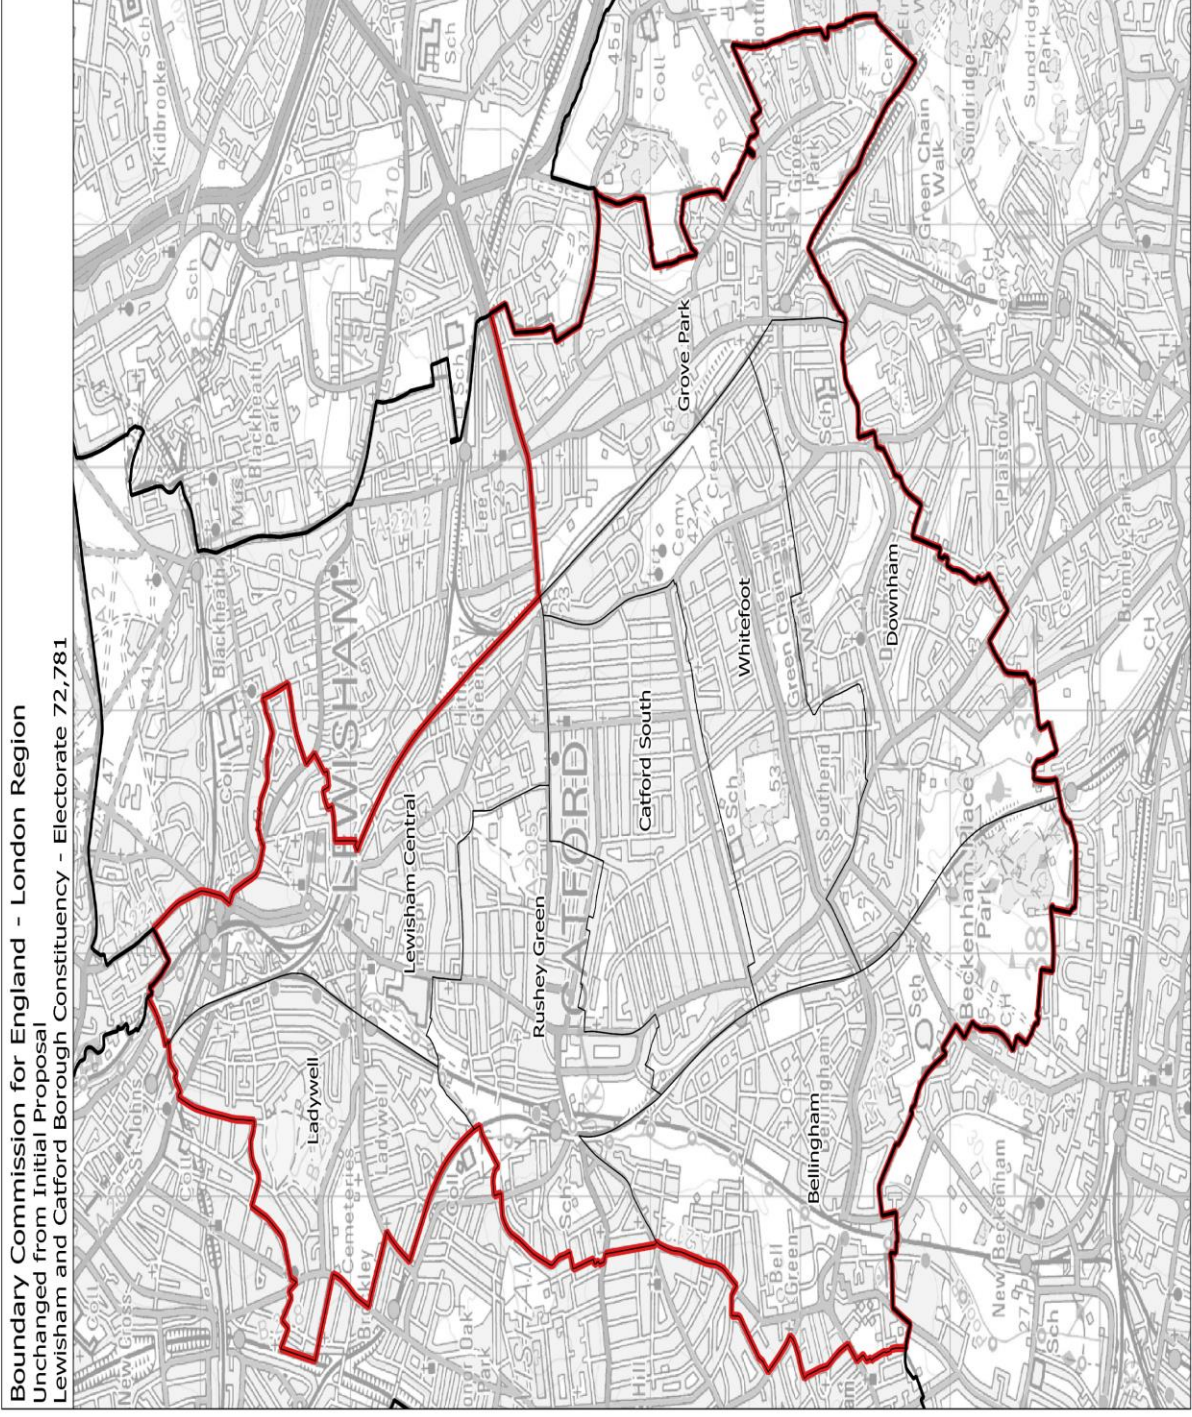

Boundary Commission for England - London Region
Revised Proposal

Dulwich and Sydenham Borough Constituency - Electorate 73,744

This map is reproduced from Ordnance Survey material with the permission of Ordnance Survey on behalf of the controller of Her Majesty's Stationery Office (C) Crown Copyright 2017. All rights reserved. Unauthorised reproduction infringes Crown copyright and may lead to prosecution or civil proceedings. Boundary Commission for England 100036289, 2017.

— Constituency — Local authorities - - - Wards

Dulwich and Sydenham BC

Boundary Commission for England - London Region
Revised Proposal
Greenwich and Deptford Borough Constituency - Electorate 76,793

The map is reproduced from Ordnance Survey material with the permission of Ordnance Survey on behalf of the controller of Her Majesty's Stationery Office. Crown copyright and map right reserved. Boundary Commission for England 10001629, 2017

— Constituency
— Local authorities
— Wards

Boundary Commission for England - London Region
Unchanged from Initial Proposal
Lewisham and Catford Borough Constituency - Electorate 72,781

This map is reproduced from Ordnance Survey material with the permission of Ordnance Survey on behalf of the controller of Her Majesty's Stationery Office (C) Crown Copyright 2017. All rights reserved. Unauthorised reproduction infringes Crown copyright and may lead to prosecution or civil proceedings. Boundary Commission for England 100310209, 2017.